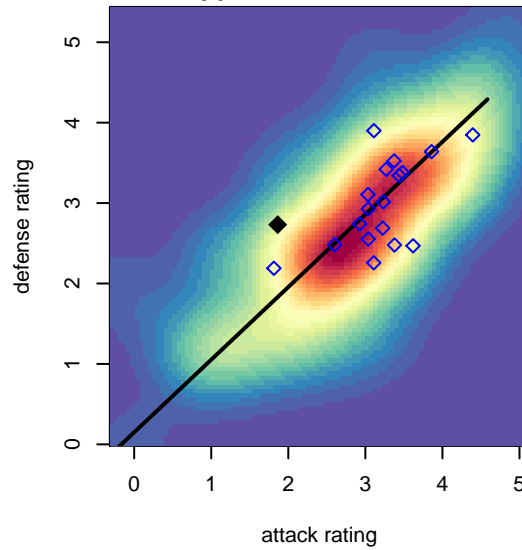

# Washington Timbers Red 1 G01

Washington Timbers  
 Vancouver, WA  
 G01 total strength=1463  
 attack=6.44 defense=15.36  
 spr league = PTT Win G01 Premier

alt names used:

Venues played:  
 2017 Clash At the Border Gold/Silver  
 2017 Oswego Nike Cup Gold U17  
 2017 Timbers Winter Showcase 2001 Showcas  
 2017 Portland Winter Showcase U17  
 2017 PTT Winter G01 Premier

**Washington Timbers Red 1 G01**  
 Dots are actual minus expected GF (blue circles) and GA (red triangles).  
 Blue line is smoothed change in attack strength. Red is smoothed change in defense strength.

**attack and defense variance (black dot)  
relative to other teams  
and top 10 in region**

**attack and defense rating  
relative to others at age  
and all opponents in last 13 months**

**Performance relative to 13 month average**