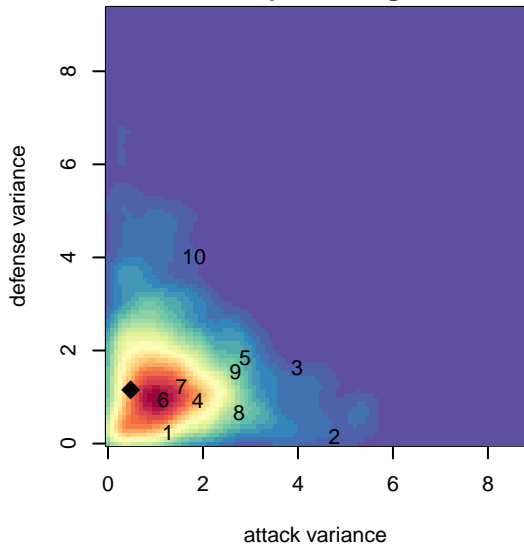

# Washington Timbers Red 1 G01

Washington Timbers  
 Vancouver, WA  
 G01 total strength=1463  
 attack=6.44 defense=15.36  
 spr league = PTT Win G01 Premier

alt names used:

Venues played:  
 2017 Clash At the Border Gold/Silver  
 2017 Oswego Nike Cup Gold U17  
 2017 Timbers Winter Showcase 2001 Showcas  
 2017 Portland Winter Showcase U17  
 2017 PTT Winter G01 Premier

**Washington Timbers Red 1 G01**  
 Dots are actual minus expected GF (blue circles) and GA (red triangles).  
 Blue line is smoothed change in attack strength. Red is smoothed change in defense strength.

**attack and defense variance (black dot)  
relative to other teams  
and top 10 in region**

**attack and defense rating  
relative to others at age  
and all opponents in last 13 months**

**Performance relative to 13 month average**