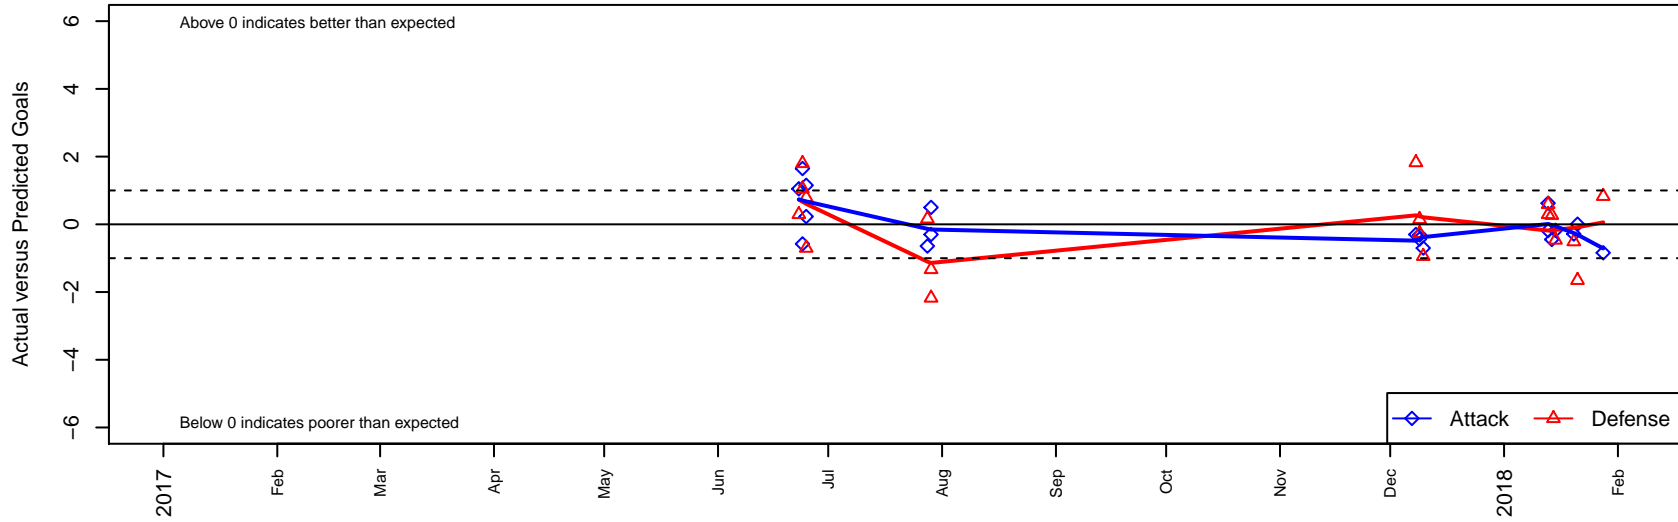

# Washington Timbers Red 1 G01

Washington Timbers  
 Vancouver, WA  
 G01 total strength=1463  
 attack=6.44 defense=15.36  
 spr league = PTT Win G01 Premier

alt names used:

Venues played:  
 2017 Clash At the Border Gold/Silver  
 2017 Oswego Nike Cup Gold U17  
 2017 Timbers Winter Showcase 2001 Showcas  
 2017 Portland Winter Showcase U17  
 2017 PTT Winter G01 Premier

**Washington Timbers Red 1 G01**  
 Dots are actual minus expected GF (blue circles) and GA (red triangles).  
 Blue line is smoothed change in attack strength. Red is smoothed change in defense strength.

**attack and defense variance (black dot)  
relative to other teams  
and top 10 in region**

**attack and defense rating  
relative to others at age  
and all opponents in last 13 months**

**Performance relative to 13 month average**