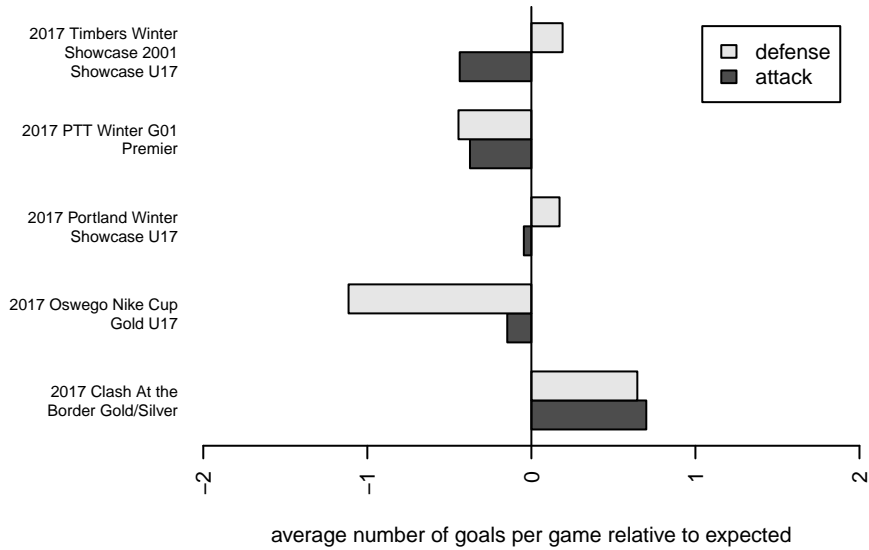

# Washington Timbers Red 1 G01

Washington Timbers  
 Vancouver, WA  
 G01 total strength=1463  
 attack=6.44 defense=15.36  
 spr league = PTT Win G01 Premier

alt names used:

Venues played:  
 2017 Clash At the Border Gold/Silver  
 2017 Oswego Nike Cup Gold U17  
 2017 Timbers Winter Showcase 2001 Showcas  
 2017 Portland Winter Showcase U17  
 2017 PTT Winter G01 Premier

**Washington Timbers Red 1 G01**  
 Dots are actual minus expected GF (blue circles) and GA (red triangles).  
 Blue line is smoothed change in attack strength. Red is smoothed change in defense strength.

**attack and defense variance (black dot)  
relative to other teams  
and top 10 in region**

**attack and defense rating  
relative to others at age  
and all opponents in last 13 months**

**Performance relative to 13 month average**