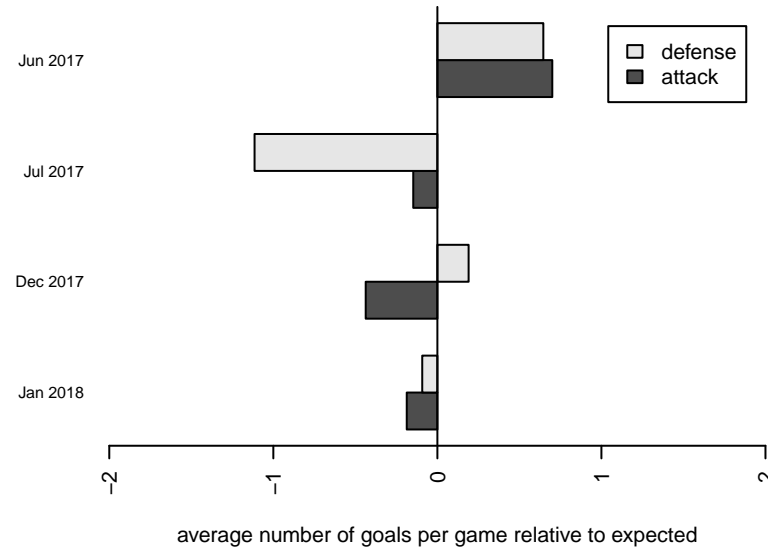

Performance relative to 13 month average